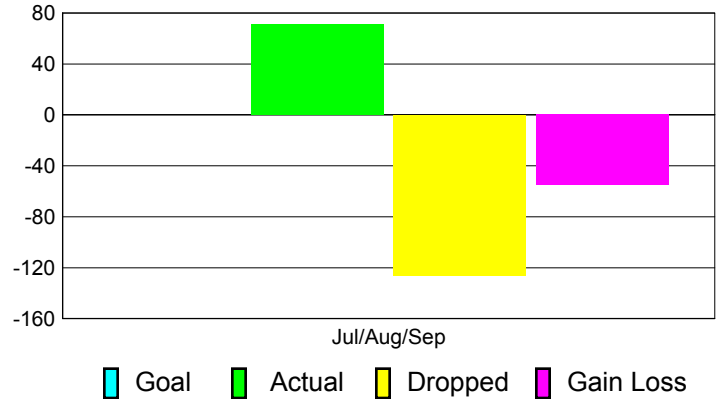

### YTD Status Quo Clubs 2012-2013

Status Quo Clubs Compared to Status Quo Members

## MEMBERSHIP

**Membership Results  
2012-2013**

**Membership  
2011-2012**

Month	Net Memb Goal	Actual New Memb	Actual Dropped Memb	Gain/Loss of Memb	Gain/Loss of Memb
Jul/Aug/Sep		71	-126	-55	50
<b>Totals</b>		<b>71</b>	<b>-126</b>	<b>-55</b>	<b>50</b>

### Membership Results 2012-2013

Goal, New, Dropped, Gain/Loss

### Comparison of Membership Gain/Loss

Current Year Compared to the Previous Year