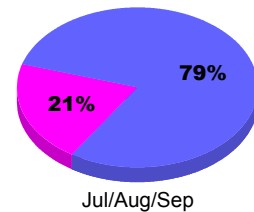

Gender Comparison 2012-2013